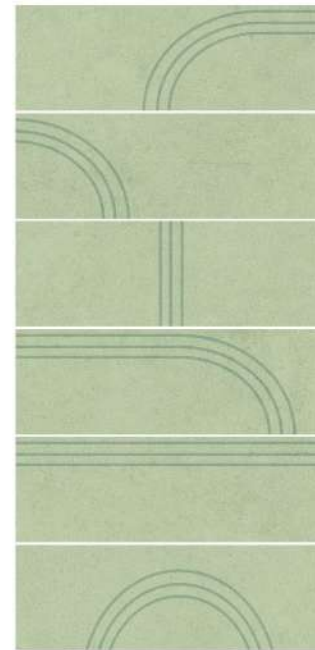

STYLE
YOUR
SPACE
WITH OUR
TILES

75x225 Collection | Matt Surface

OPAL DUST DECOR

OPAL DUST BASE

SIZE : 75X225MM | SURFACE : MATT

WITH GLUE EFFECT

OPAL MINT DECOR

OPAL MINT BASE

SIZE : 75X225MM | SURFACE : MATT

WITH GLUE EFFECT

OPAL OLIVE DECOR

OPAL OLIVE BASE

SIZE : 75X225MM | SURFACE : MATT

WITH GLUE EFFECT

OPAL PINOT DECOR

OPAL PINOT BASE

SIZE : 75X225MM | SURFACE : MATT

WITH GLUE EFFECT

OPAL SLATE DECOR

OPAL SLATE BASE

SIZE : 75X225MM | SURFACE : MATT

WITH GLUE EFFECT

OPAL TAN DECOR

OPAL TAN BASE