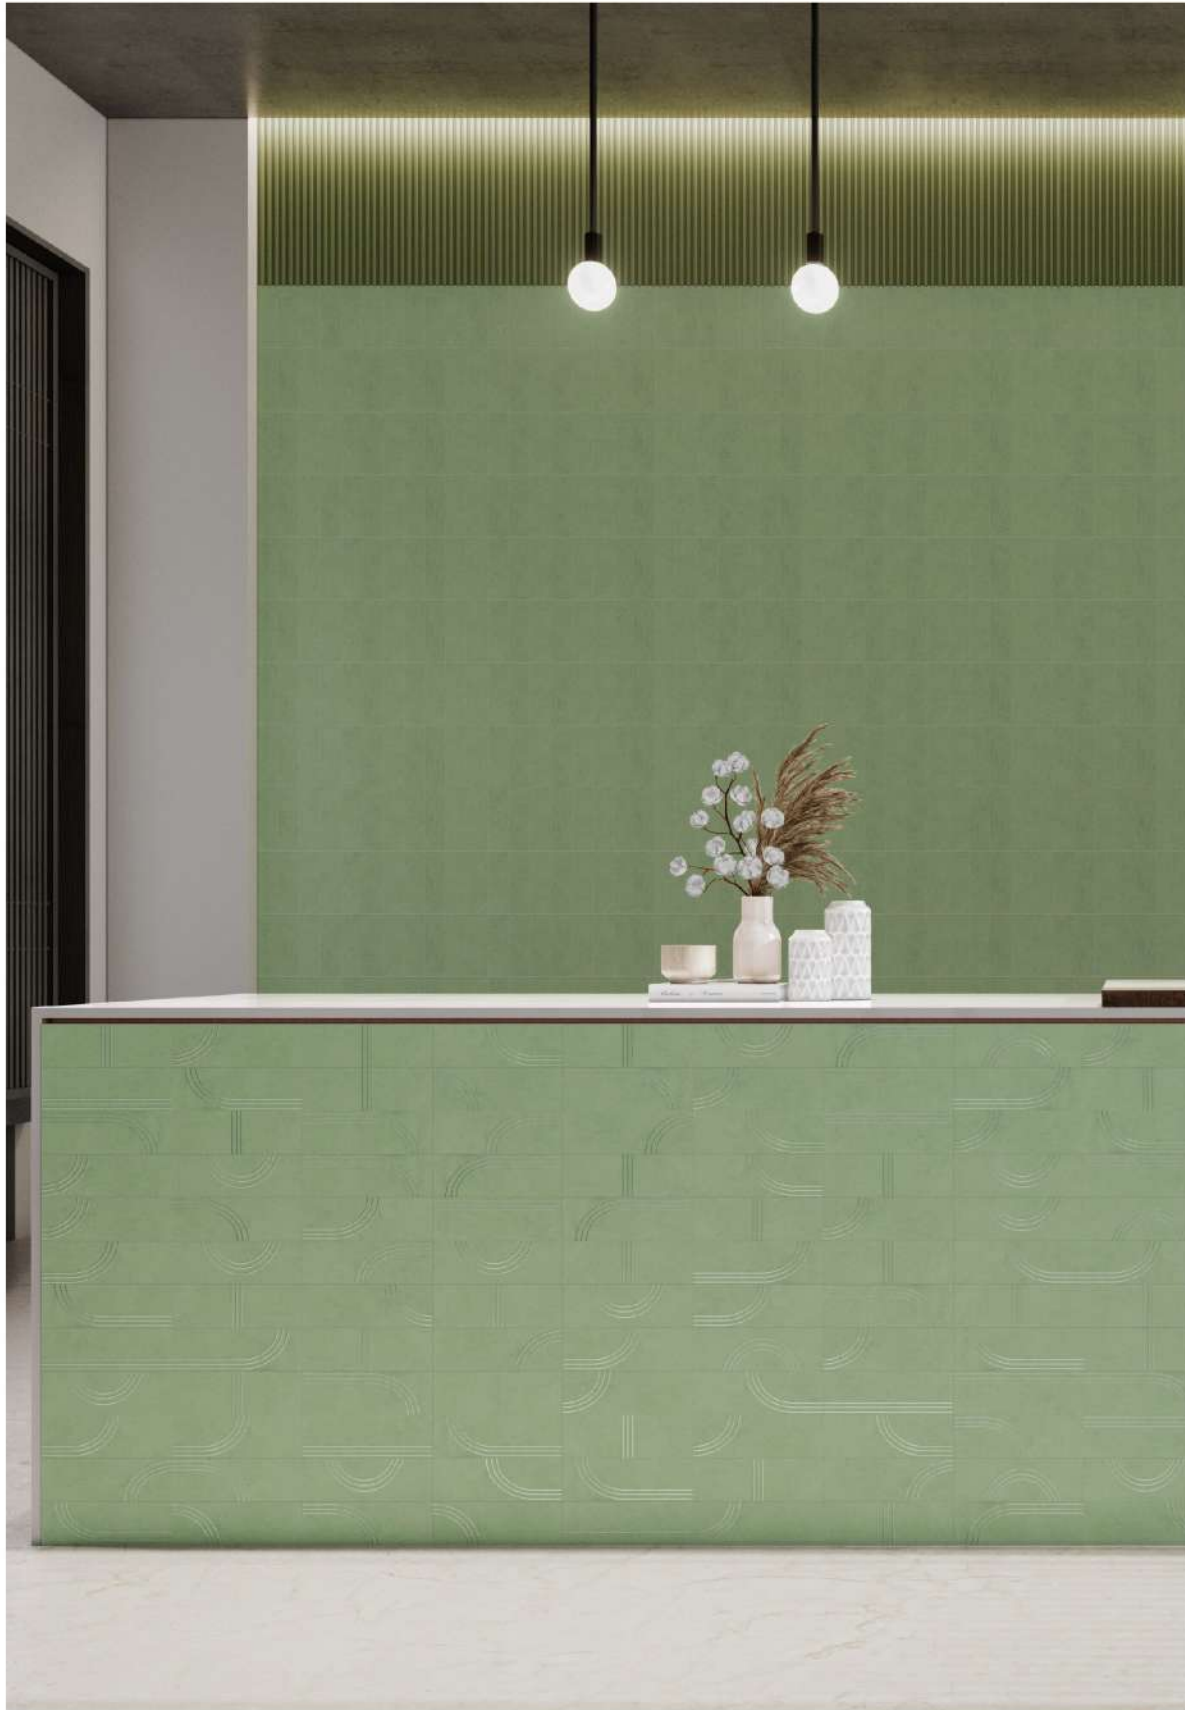

O P A L

S E R I E S

75x225 Collection

WALL
THAT
LOOK
BEAUTIFUL

The collection consists of surfaces that embellish your space with architectural richness and the finest details. The textures, tone and shade of opulence combine to let your space breathe a new wave of contemporary appeal. Further, surfaces beautifully replicate grace.

STYLE
YOUR
SPACE
WITH OUR
TILES

75x225 Collection | Matt Surface

OPAL DUST DECOR

OPAL DUST BASE

SIZE : 75X225MM | SURFACE : MATT

WITH GLUE EFFECT

OPAL MINT DECOR

OPAL MINT BASE

SIZE : 75X225MM | SURFACE : MATT

WITH GLUE EFFECT

OPAL OLIVE DECOR

OPAL OLIVE BASE

SIZE : 75X225MM | SURFACE : MATT

WITH GLUE EFFECT

OPAL PINOT DECOR

OPAL PINOT BASE

SIZE : 75X225MM | SURFACE : MATT

WITH GLUE EFFECT

OPAL SLATE DECOR

OPAL SLATE BASE

SIZE : 75X225MM | SURFACE : MATT

WITH GLUE EFFECT

OPAL TAN DECOR

OPAL TAN BASE