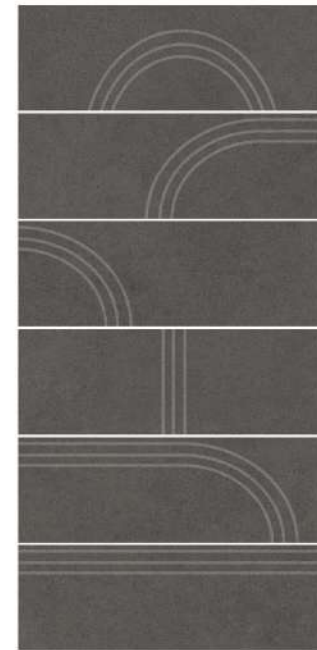

SIZE : 75X225MM | SURFACE : MATT

WITH GLUE EFFECT

OPAL OLIVE DECOR

OPAL OLIVE BASE

SIZE : 75X225MM | SURFACE : MATT

WITH GLUE EFFECT

OPAL PINOT DECOR

OPAL PINOT BASE

SIZE : 75X225MM | SURFACE : MATT

WITH GLUE EFFECT

OPAL SLATE DECOR

OPAL SLATE BASE

SIZE : 75X225MM | SURFACE : MATT

WITH GLUE EFFECT

OPAL TAN DECOR

OPAL TAN BASE