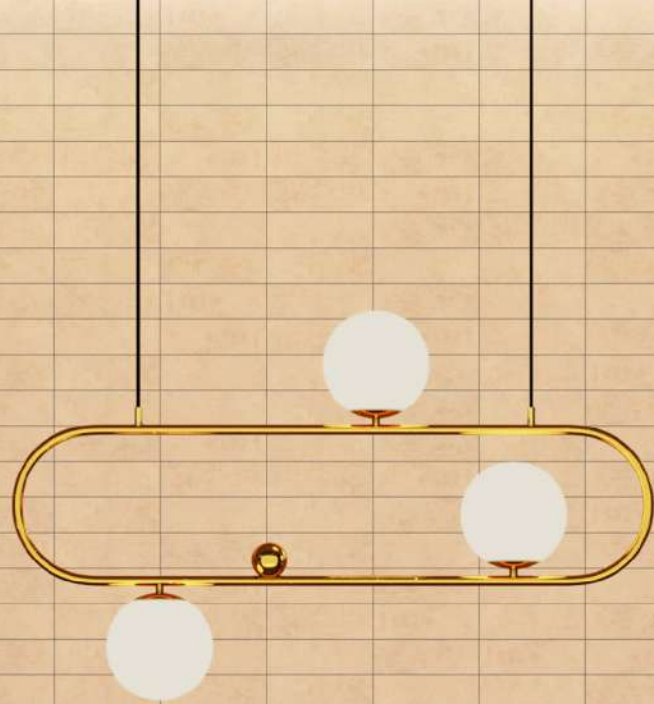

STYLE
YOUR
SPACE
WITH OUR
TILES

75x225 Collection | Matt Surface

OPAL DUST DECOR

OPAL DUST BASE

SIZE : 75X225MM | SURFACE : MATT

WITH GLUE EFFECT

OPAL MINT DECOR

OPAL MINT BASE

SIZE : 75X225MM | SURFACE : MATT

WITH GLUE EFFECT

OPAL OLIVE DECOR

OPAL OLIVE BASE

SIZE : 75X225MM | SURFACE : MATT

WITH GLUE EFFECT

OPAL PINOT DECOR

OPAL PINOT BASE

SIZE : 75X225MM | SURFACE : MATT

WITH GLUE EFFECT

OPAL SLATE DECOR

OPAL SLATE BASE

SIZE : 75X225MM | SURFACE : MATT

WITH GLUE EFFECT

OPAL TAN DECOR

OPAL TAN BASE

SIZE : 75X225MM | SURFACE : MATT

WITH GLUE EFFECT

Sr no.	Size in mm	Size in inch	Thickness in mm	Pcs per box	Sqft. per box	Weight per box
1.	75X225	3x9"	9.5 MM	37	6.71	13.5 KG APPROX

Packaging Details
