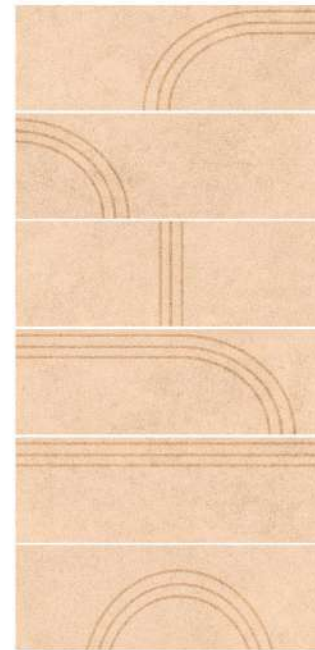

SIZE : 75X225MM | SURFACE : MATT

WITH GLUE EFFECT

OPAL SLATE DECOR

OPAL SLATE BASE

SIZE : 75X225MM | SURFACE : MATT

WITH GLUE EFFECT

OPAL TAN DECOR

OPAL TAN BASE

SIZE : 75X225MM | SURFACE : MATT

WITH GLUE EFFECT

Sr no.	Size in mm	Size in inch	Thickness in mm	Pcs per box	Sqft. per box	Weight per box
1.	75X225	3x9"	9.5 MM	37	6.71	13.5 KG APPROX

Packaging Details
