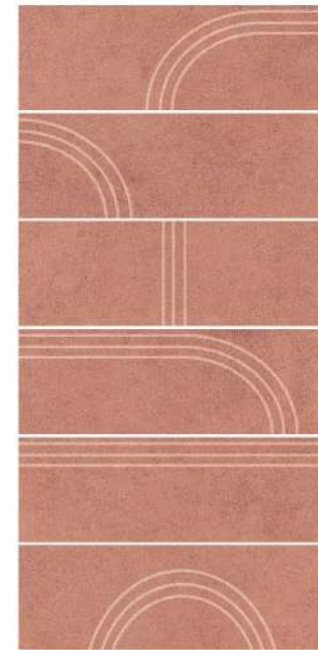

SIZE : 75X225MM | SURFACE : MATT

WITH GLUE EFFECT

OPAL OLIVE DECOR

OPAL OLIVE BASE

SIZE : 75X225MM | SURFACE : MATT

WITH GLUE EFFECT

OPAL PINOT DECOR

OPAL PINOT BASE

SIZE : 75X225MM | SURFACE : MATT

WITH GLUE EFFECT

OPAL SLATE DECOR

OPAL SLATE BASE

SIZE : 75X225MM | SURFACE : MATT

WITH GLUE EFFECT

OPAL TAN DECOR

OPAL TAN BASE