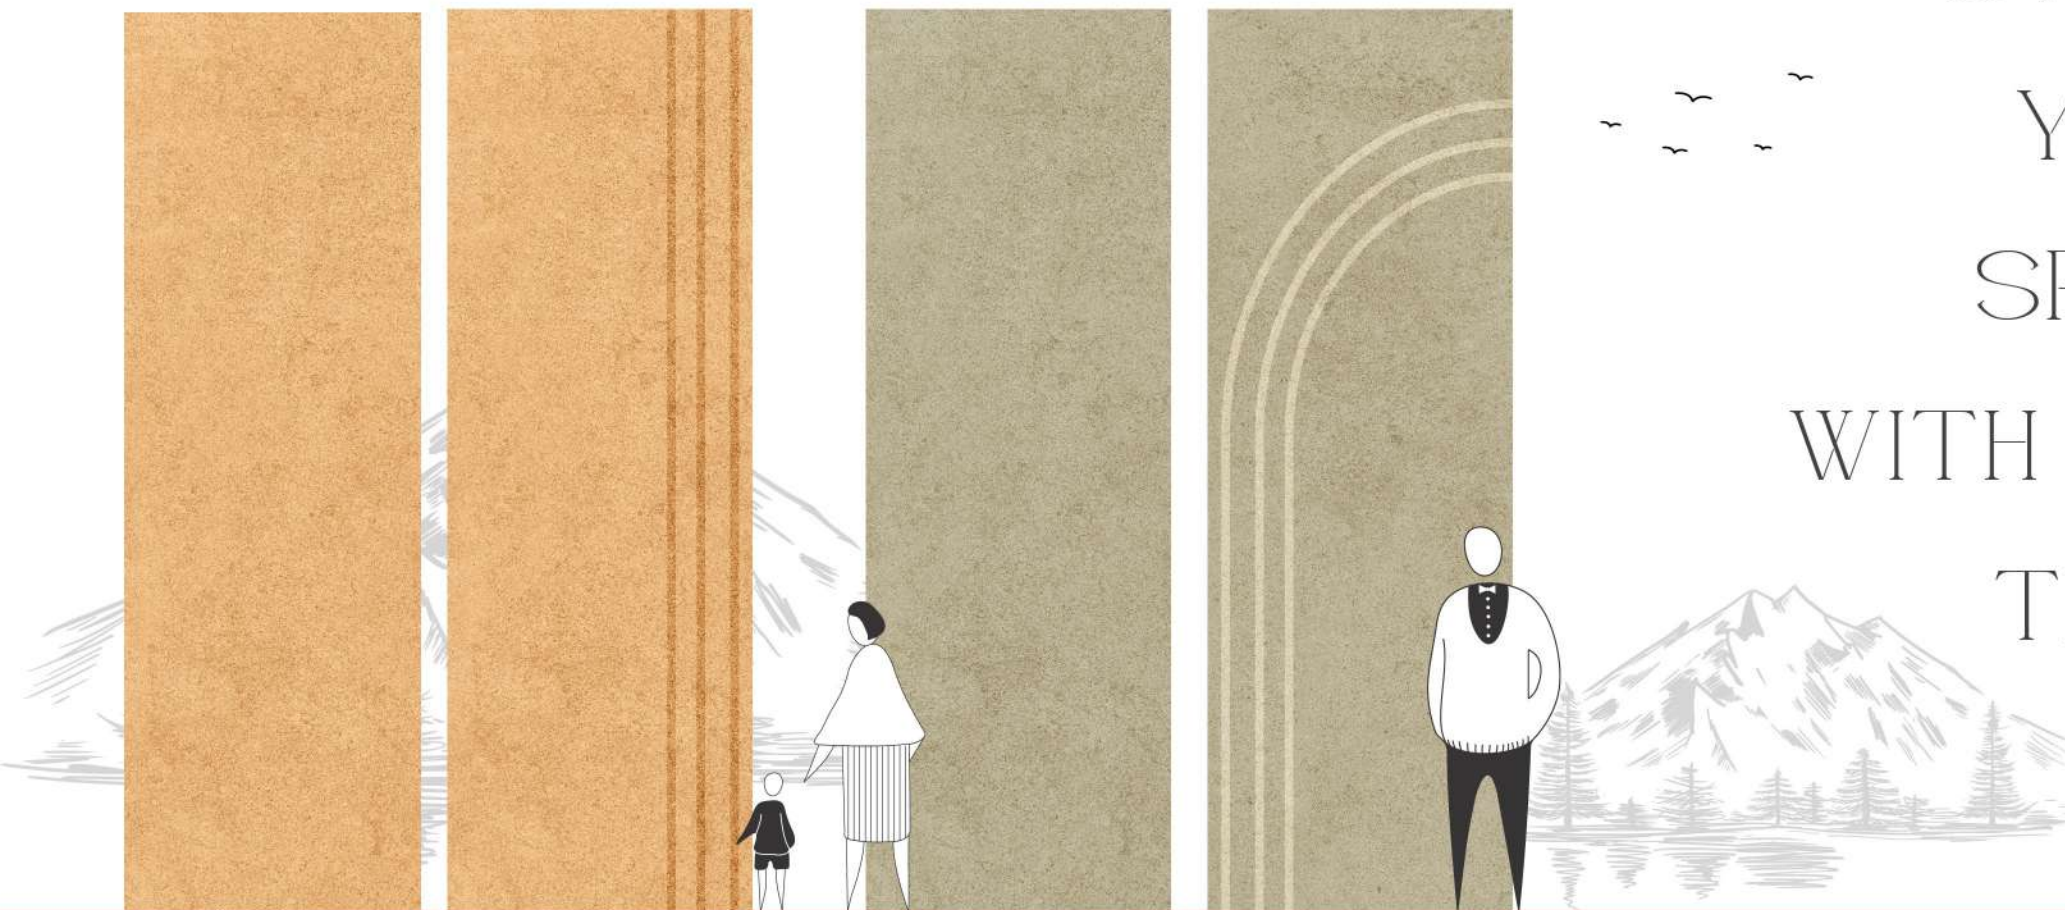

O P A L

S E R I E S

75x225 Collection

WALL
THAT
LOOK
BEAUTIFUL

The collection consists of surfaces that embellish your space with architectural richness and the finest details. The textures, tone and shade of opulence combine to let your space breathe a new wave of contemporary appeal. Further, surfaces beautifully replicate grace.

STYLE
YOUR
SPACE
WITH OUR
TILES

75x225 Collection | Matt Surface

OPAL DUST DECOR

OPAL DUST BASE

SIZE : 75X225MM | SURFACE : MATT

WITH GLUE EFFECT

OPAL MINT DECOR

OPAL MINT BASE

SIZE : 75X225MM | SURFACE : MATT

WITH GLUE EFFECT

OPAL OLIVE DECOR

OPAL OLIVE BASE

SIZE : 75X225MM | SURFACE : MATT

WITH GLUE EFFECT

OPAL PINOT DECOR

OPAL PINOT BASE

SIZE : 75X225MM | SURFACE : MATT

WITH GLUE EFFECT

OPAL SLATE DECOR

OPAL SLATE BASE

SIZE : 75X225MM | SURFACE : MATT

WITH GLUE EFFECT

OPAL TAN DECOR

OPAL TAN BASE