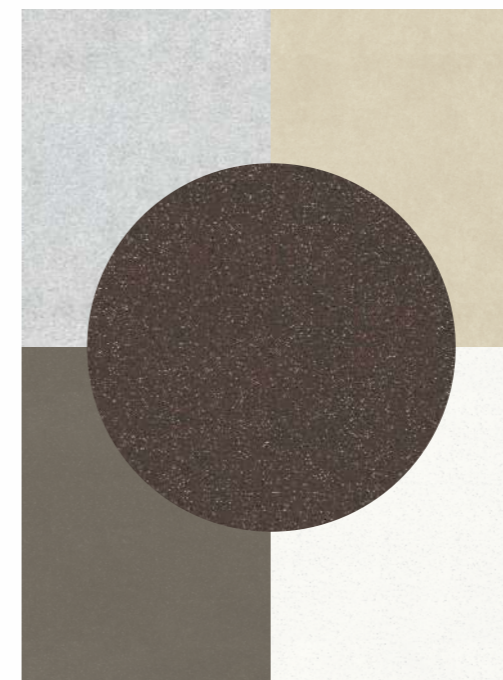

THE
REFLECTION
OF
NATURAL
RADIANCE!

GALAXY SERIES
SPECIAL COLOUR SERIES

GALAXY BEIGE

COLOUR COMBINATION

GALAXY SERIES

Surface:

Glossy & Matt

Thickness:

15mm

Multiple Size:

800x2400 mm | 800x3000 mm

Type:

● Light

GALAXY BROWN

COLOUR COMBINATION

GALAXY SERIES