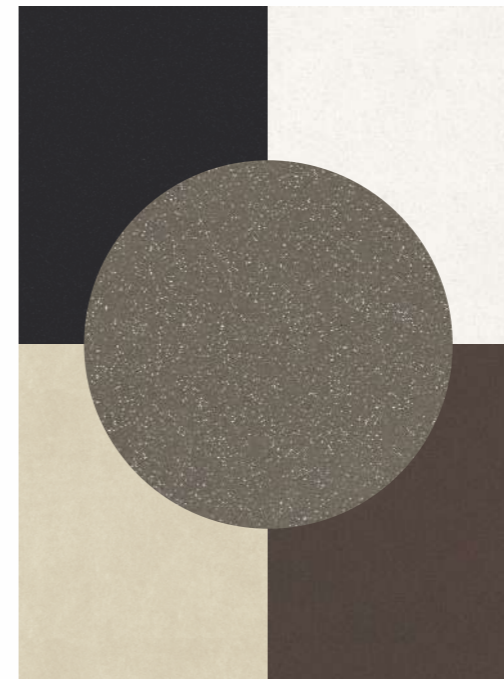

GALAXY TERRAZZO VERDE

COLOUR COMBINATION

GALAXY SERIES

Surface:

Glossy & Matt

Thickness:

15mm

Multiple Size:

800x2400 mm | 800x3000 mm

Type:

● Light