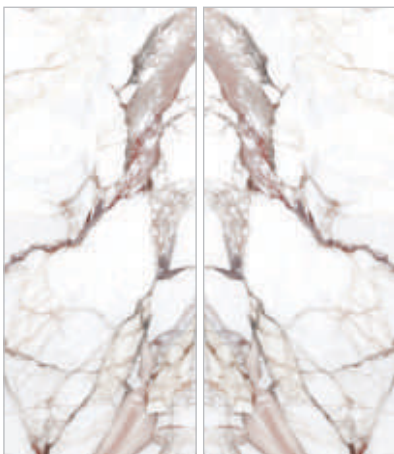

Available Dimension

1200x3200 | 1200x2800
1200x2400 | 800x3200
800x2400